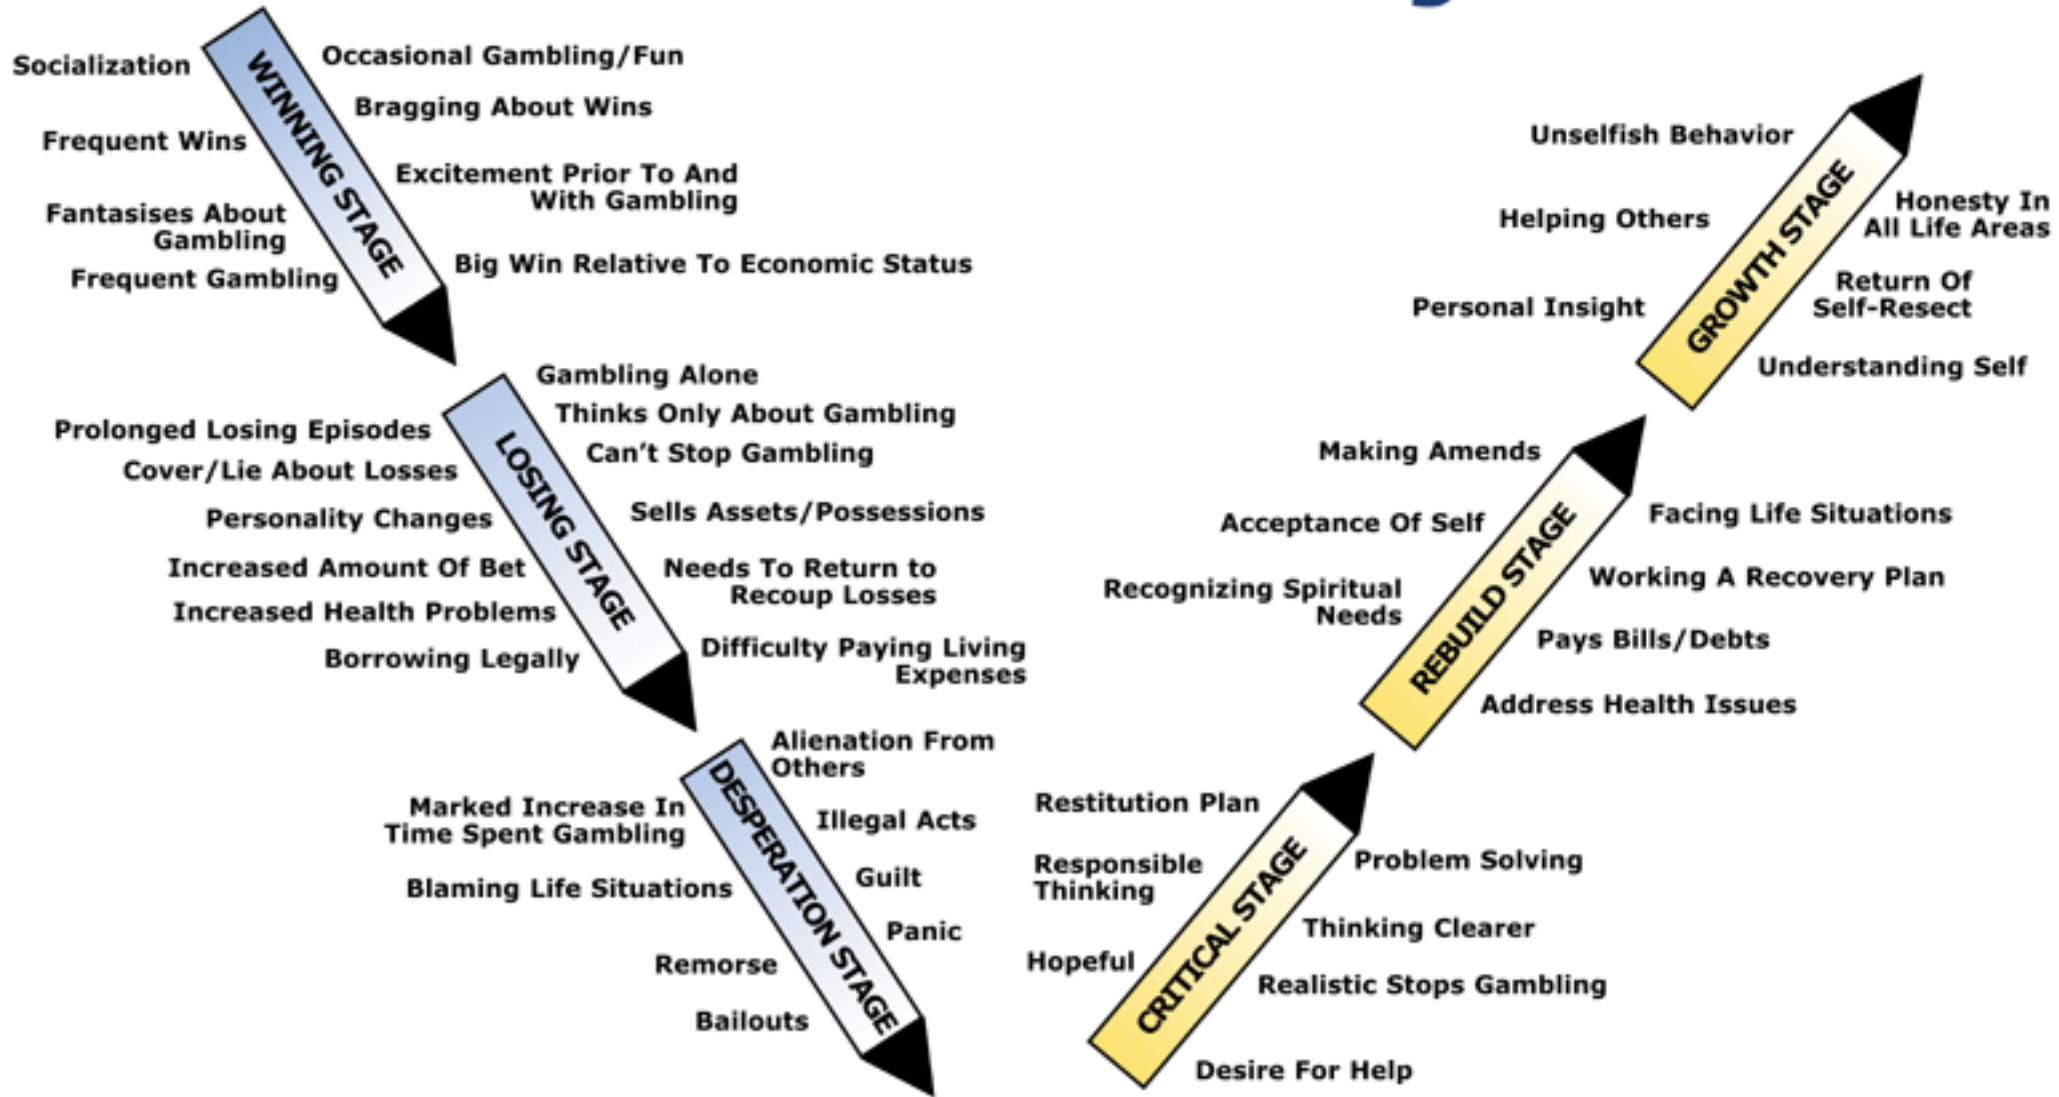

Senior Gambling

**HOPELESSNESS
SUICIDAL IDEATION
ARRESTS
ALCOHOL & DRUG ABUSE
EMOTIONAL BREAKDOWN
WITHDRAWAL SYMPTOMS**

**Council on
Compulsive Gambling
of Pennsylvania, Inc.**

Office: 215-389-4008
Statewide Helpline: 1-800-848-1880
ccgopa@aol.com • www.pacouncil.com