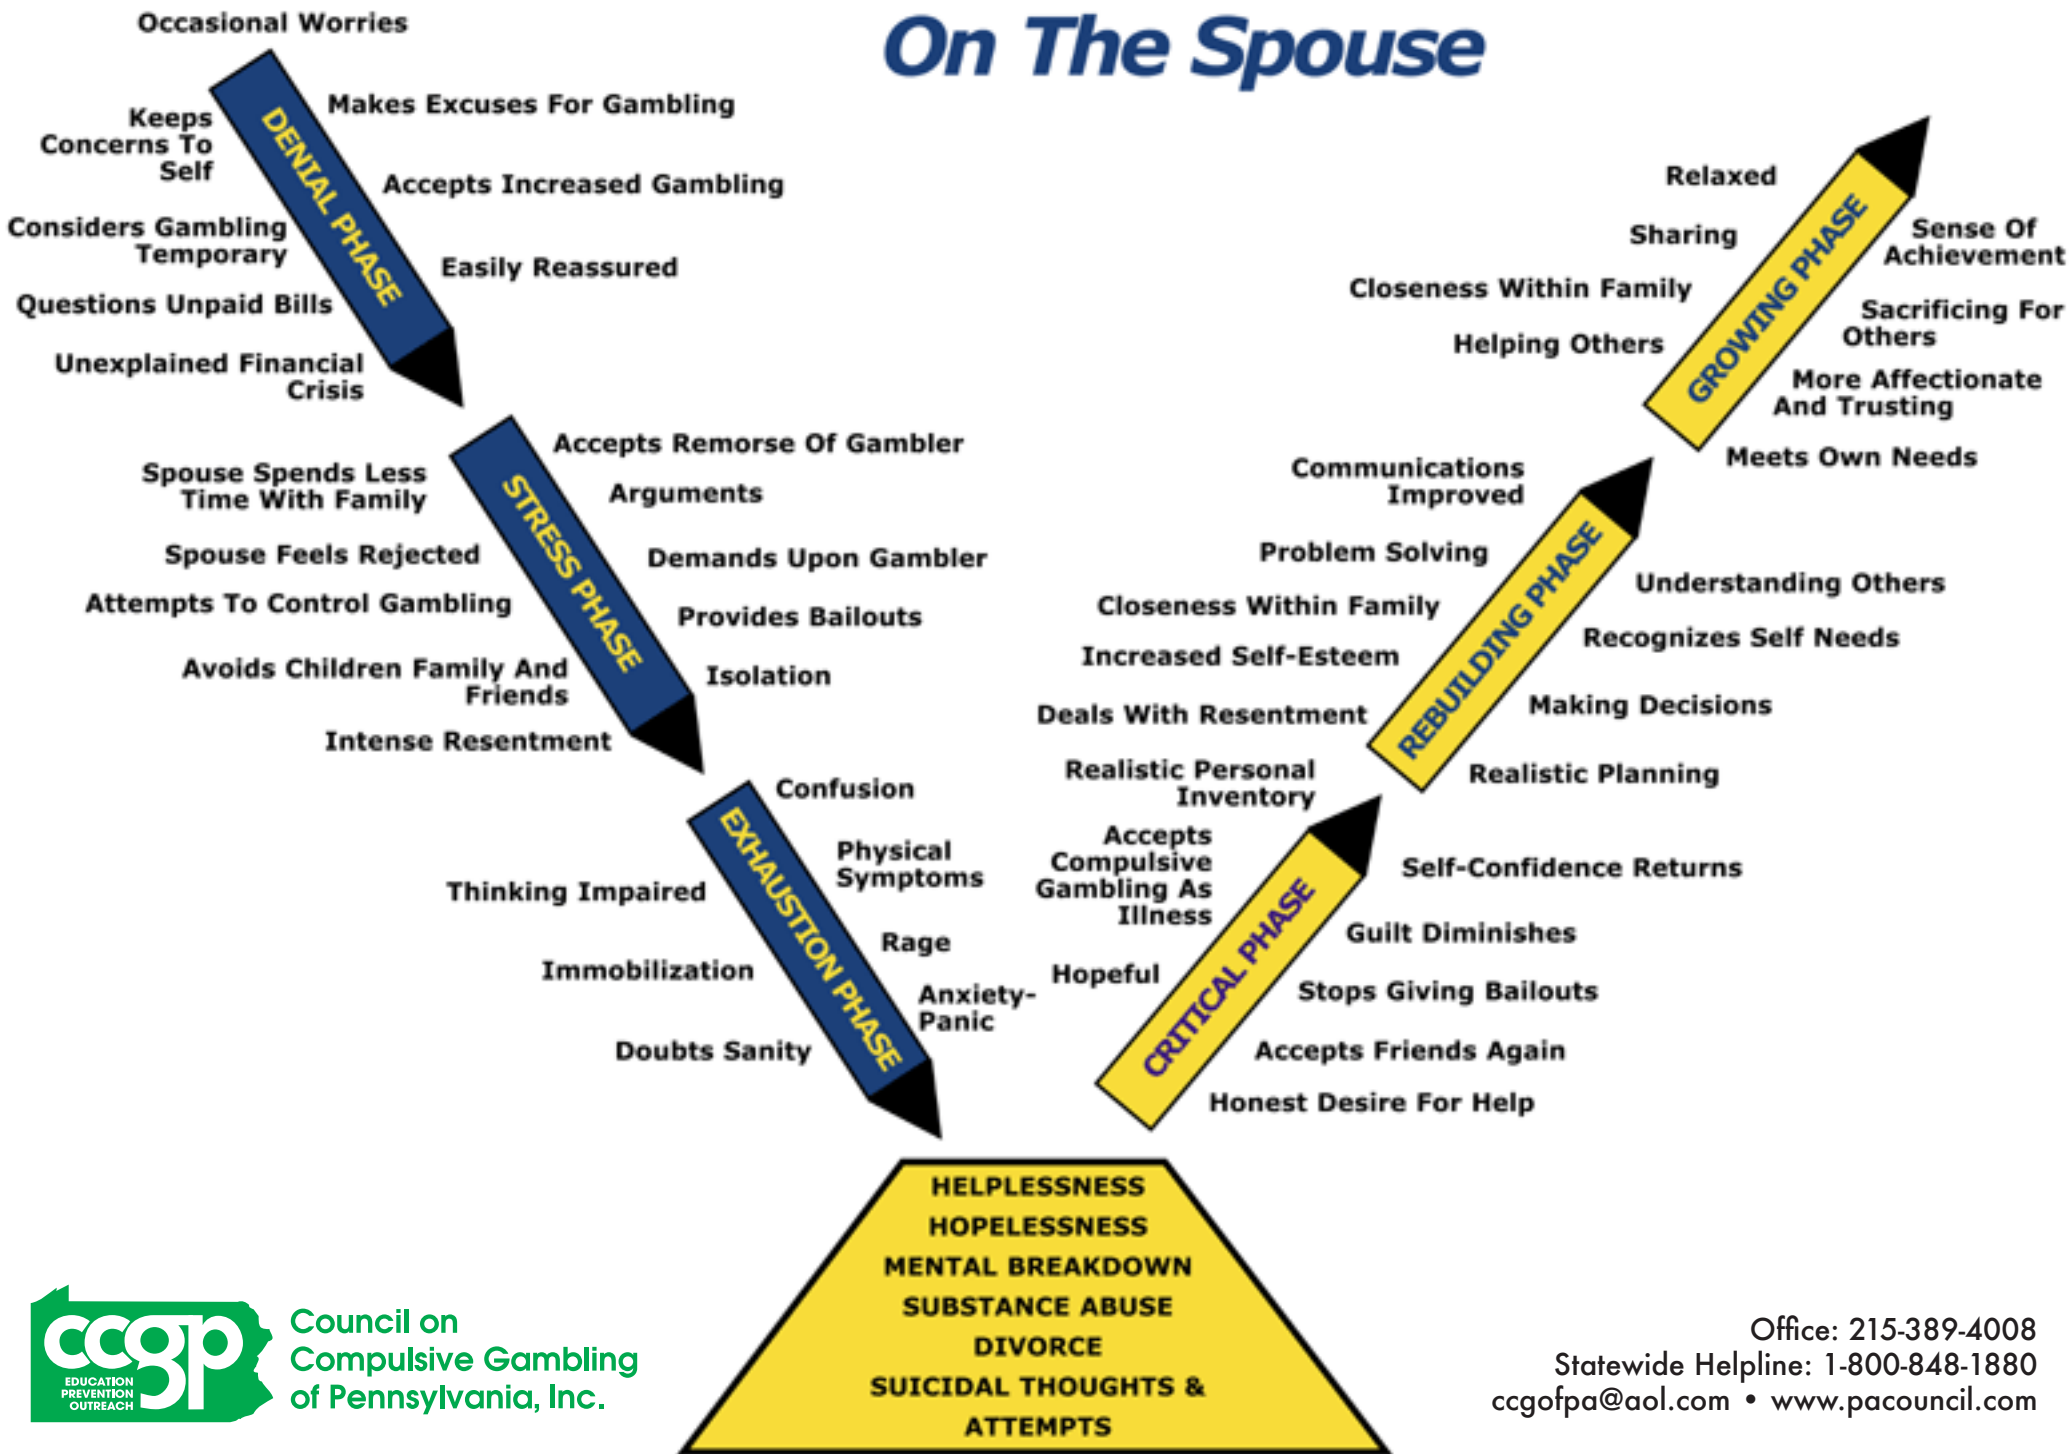

A Chart of Compulsive Gambling and Recovery

HOPELESSNESS
SUICIDAL IDEATION
ARRESTS
ALCOHOL & DRUG ABUSE
EMOTIONAL BREAKDOWN
WITHDRAWAL SYMPTOMS

Council on Compulsive Gambling of Pennsylvania, Inc.

Office: 215-389-4008
 Statewide Helpline: 1-800-848-1880
 ccgopa@aol.com • www.pacouncil.com

A Chart On The Effects Of Compulsive Gambling On The Spouse

Council on
Compulsive Gambling
of Pennsylvania, Inc.

Office: 215-389-4008
 Statewide Helpline: 1-800-848-1880
 ccgopa@aol.com • www.pacouncil.com

Senior Gambling

**HOPELESSNESS
SUICIDAL IDEATION
ARRESTS
ALCOHOL & DRUG ABUSE
EMOTIONAL BREAKDOWN
WITHDRAWAL SYMPTOMS**

**Council on
Compulsive Gambling
of Pennsylvania, Inc.**

Office: 215-389-4008
Statewide Helpline: 1-800-848-1880
ccgopa@aol.com • www.pacouncil.com

Adolescent Chart Of Compulsive Gambling And Recovery

DESPAIR
THOUGHTS OR ATTEMPTS OF SUICIDE
ARRESTS
DRUGS
ALCOHOL
EMOTIONAL AND PHYSICAL BREAKDOWN