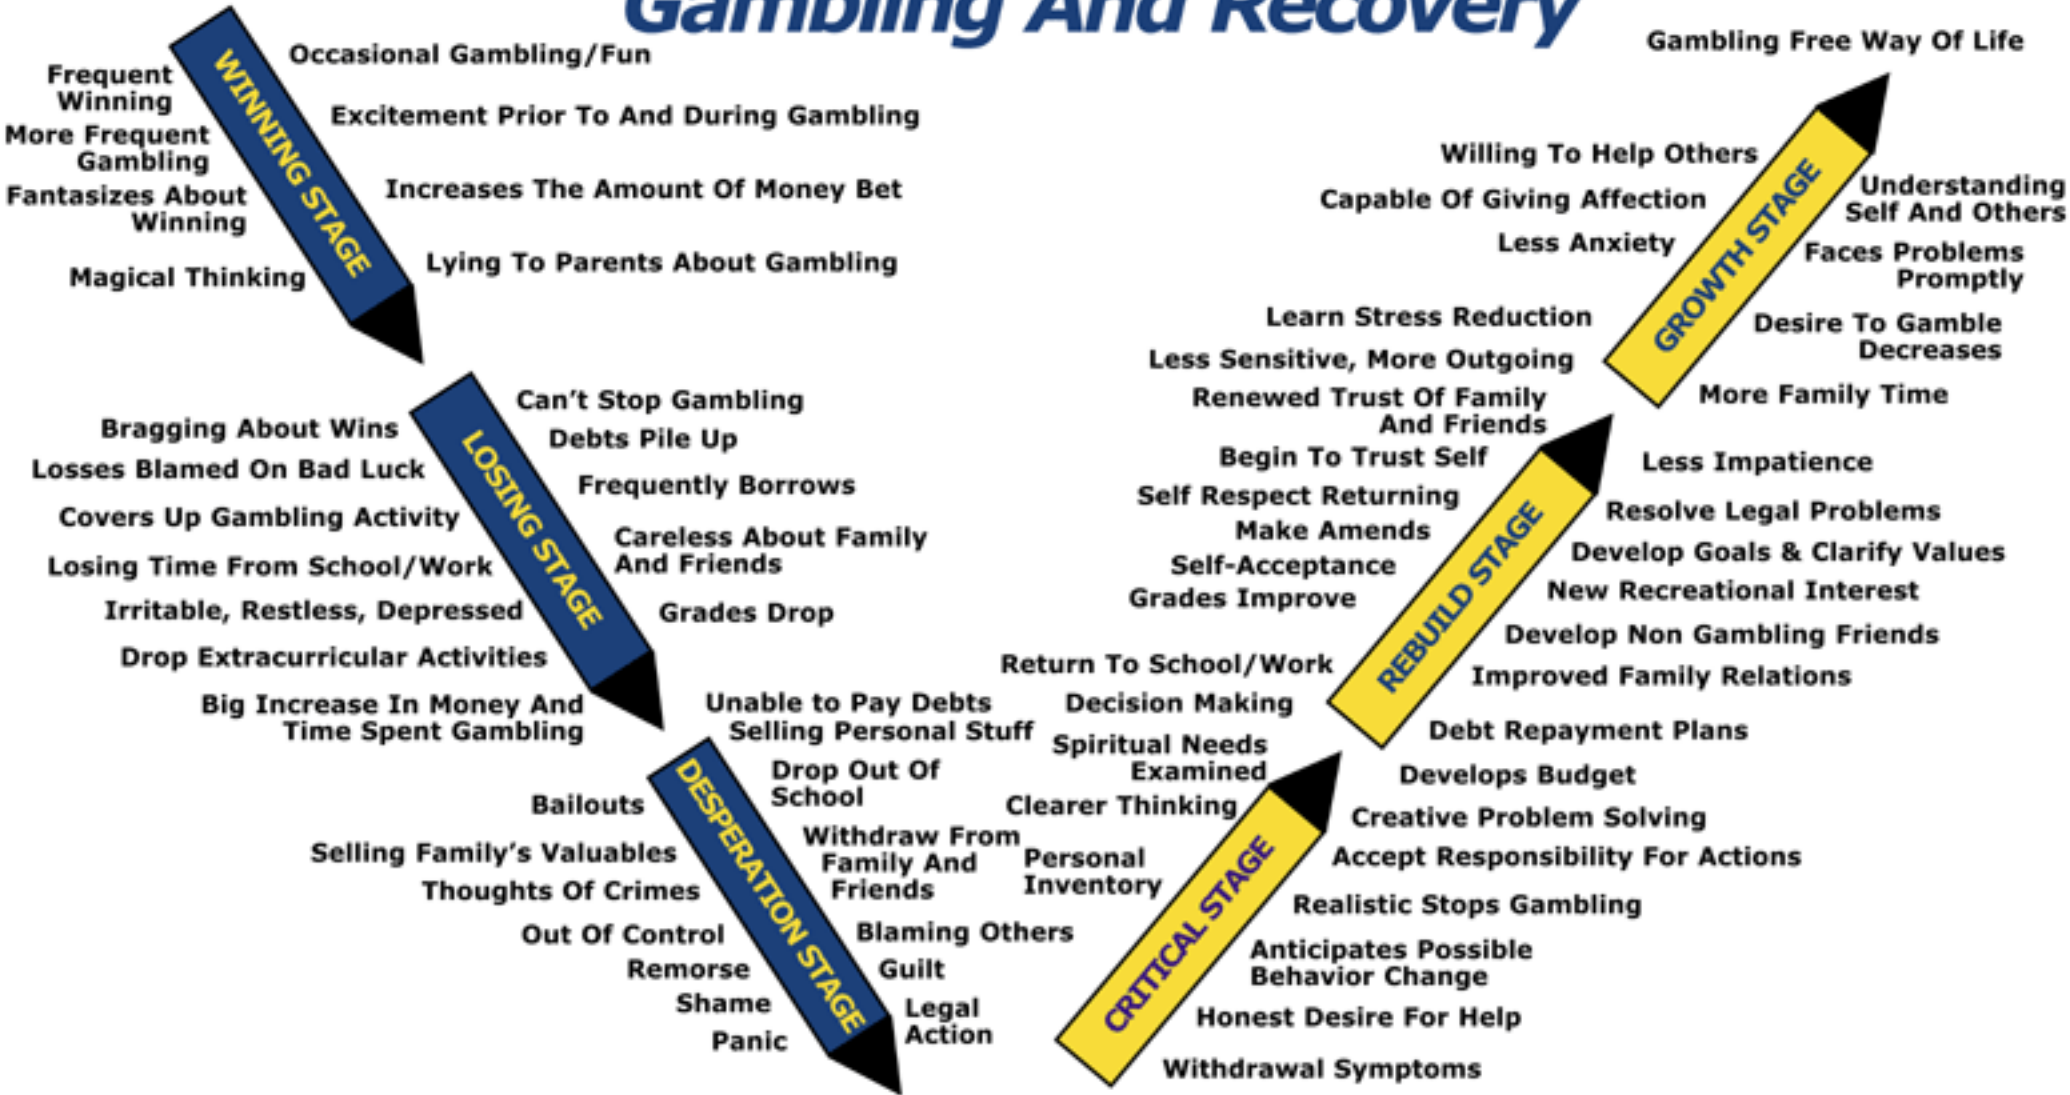

Senior Gambling

**HOPELESSNESS
SUICIDAL IDEATION
ARRESTS
ALCOHOL & DRUG ABUSE
EMOTIONAL BREAKDOWN
WITHDRAWAL SYMPTOMS**

**Council on
Compulsive Gambling
of Pennsylvania, Inc.**

Office: 215-389-4008
Statewide Helpline: 1-800-848-1880
ccgopa@aol.com • www.pacouncil.com

Adolescent Chart Of Compulsive Gambling And Recovery

DESPAIR
THOUGHTS OR ATTEMPTS OF SUICIDE
ARRESTS
DRUGS
ALCOHOL
EMOTIONAL AND PHYSICAL BREAKDOWN